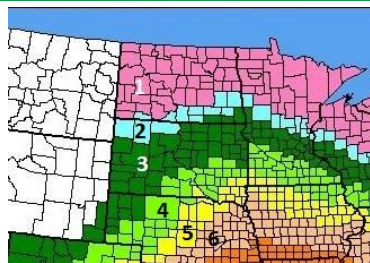

GENERAL INFO AND COMMENTS

- High yields with excellent standability
- Excellent stalks and roots through harvest
- Excellent drought tolerance

PLANT CHARACTERISTICS	
Plant Height	Medium-Tall
Ear Height	Medium
Ear Type	Semi-Flex
Kernal Rows	16-18
Cob Color	Red
Test Weight	3

PLACEMENT RATINGS	7	6	5	4	3	2	1
Irrigated/Productive Fields							1
Dryland/Variable Soils							1
No Till/Cold Soils						2	
Go South/Early Hybrid						2	
Go North/Full Season Hybrid						2	
Silage						2	

DISEASE RATINGS	
Gray Leaf Spot	Good
Goss' Wilt	Excellent
Northern Leaf Blight	Very Good

PLANT FEATURES	7	6	5	4	3	2	1
Early Growth						2	
Stalk Rating						2	
Root Rating							1
Corn on Corn						2	
High Population						2	
Low Population						2	
Stress Tolerance						2	
Drydown					3		
Late Season Intactness							1

Recommended RM zones: 1, 2, 3